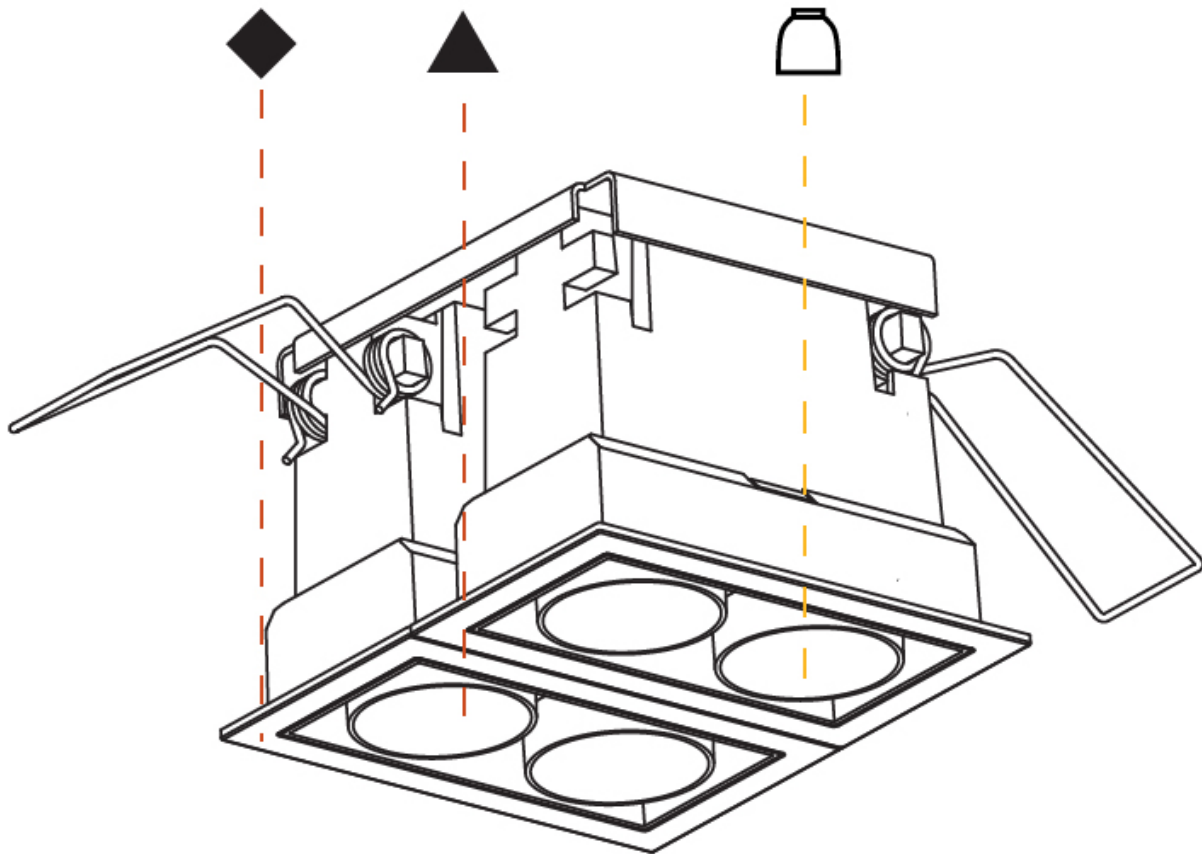

MAGIQ 2X2 CELL KORONA RECESSED

A35637-

PROJECT	_____
TYPE	_____
SPECIFIER	_____
QUANTITY	_____
DATE	_____

A